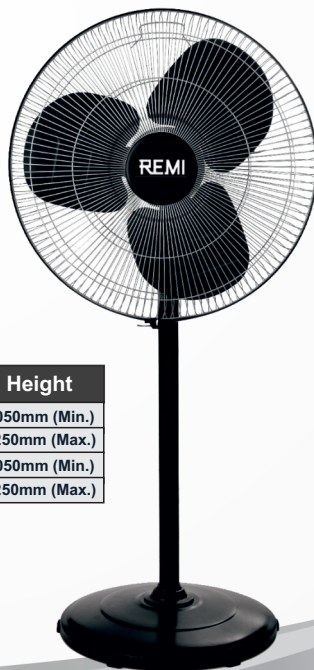

Type	Model	Sweep	Speed	Blade	Height
OSCILLATION	FPO-500 (OSC)	500MM	1400 RPM	Metal	1050mm (Min.)
					1250mm (Max.)
NON-OSCILLATION	FPNO-500 (NON OSC)	500MM	1400 RPM	Metal	1050mm (Min.)
					1250mm (Max.)

Silver / Black